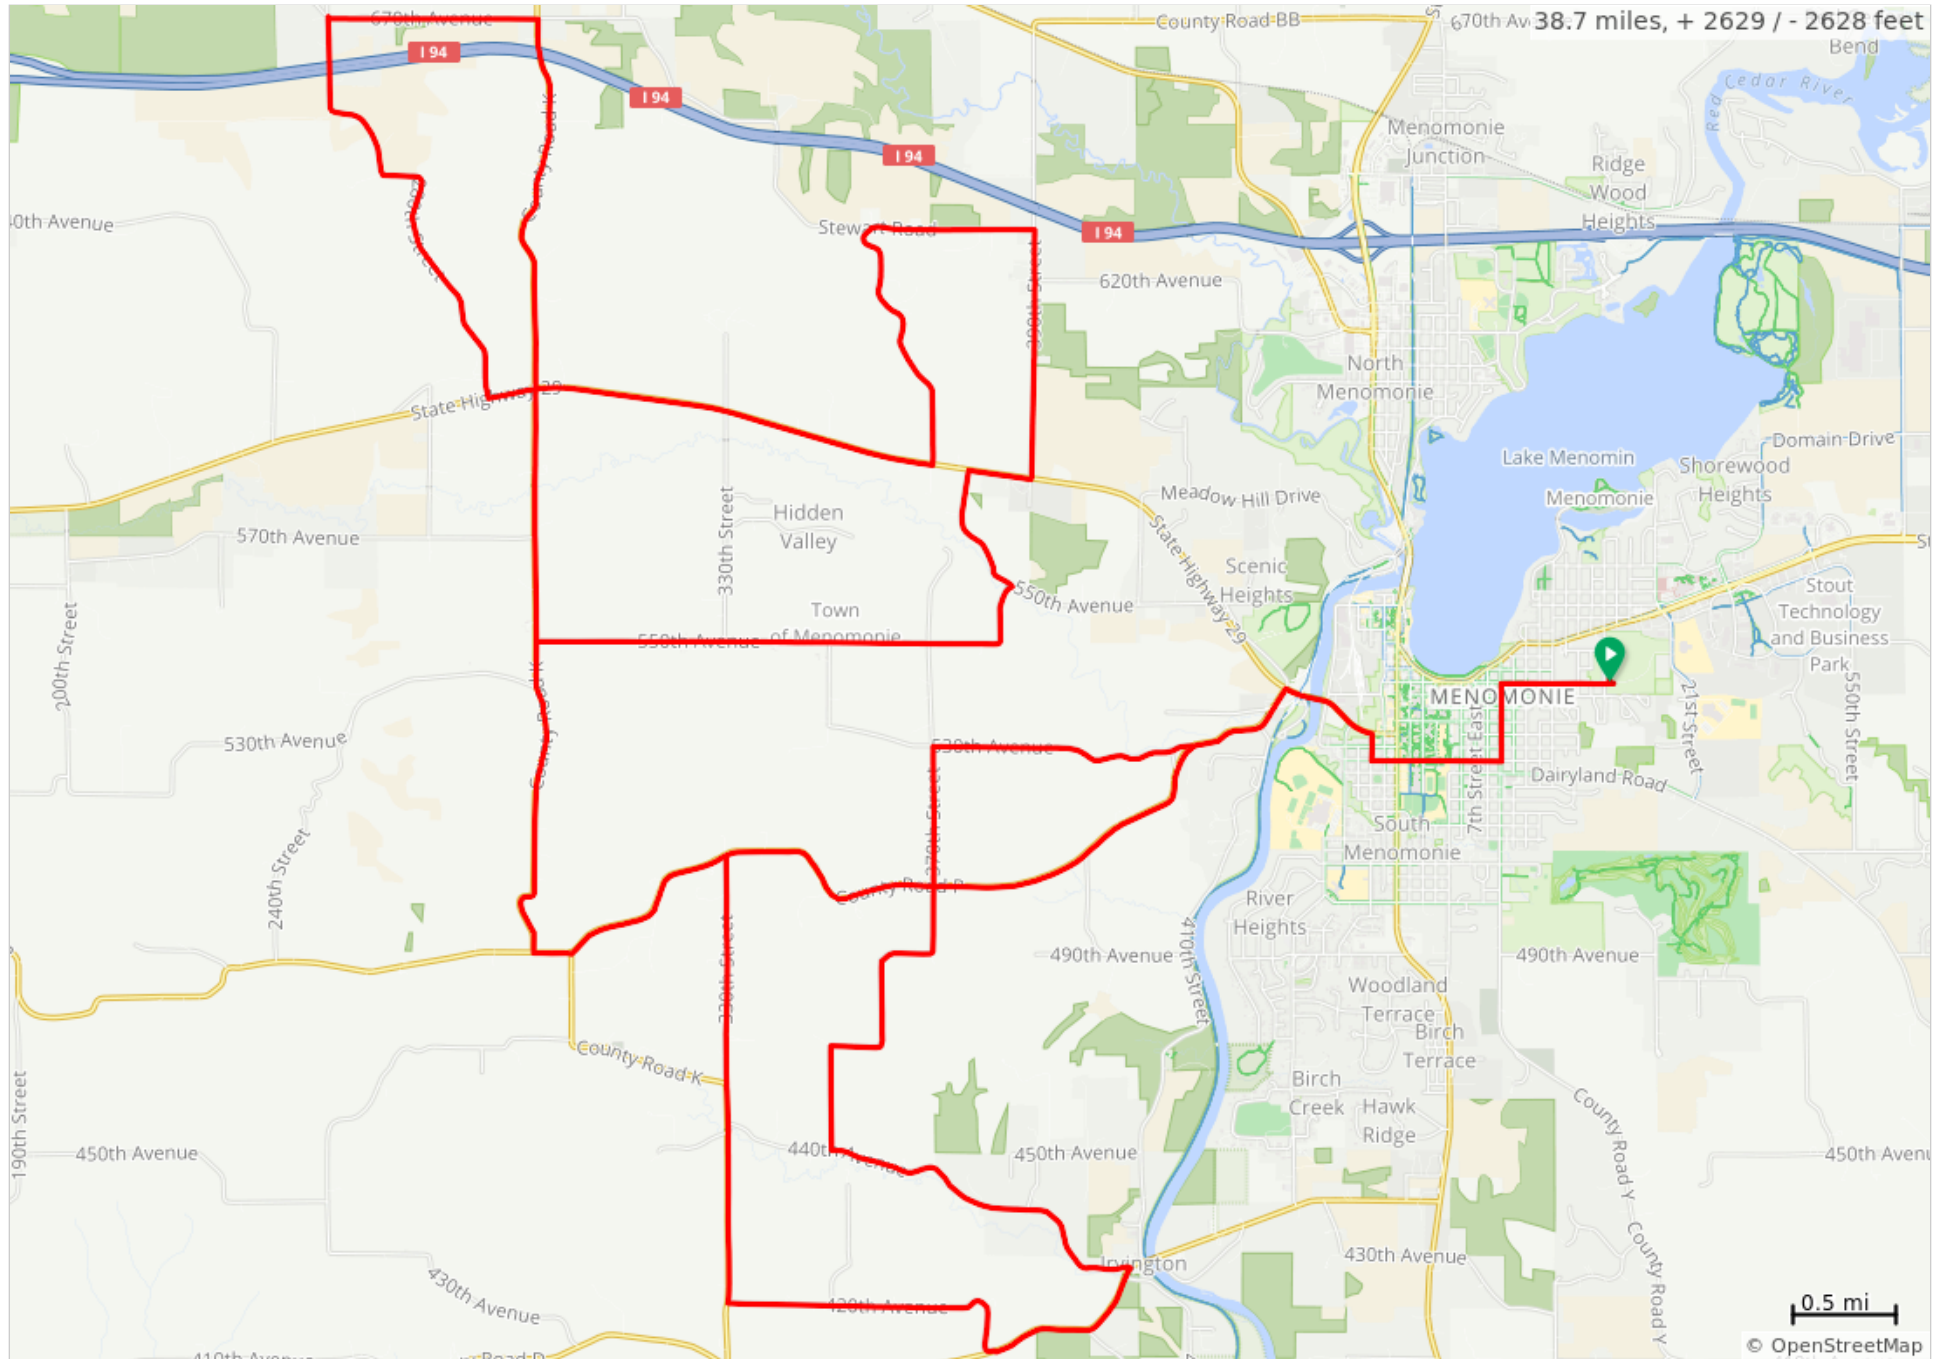

2022 60km Sadistic Century

2022 60km Sadistic Century

Dist	Note
0.0	Start of route
0.0	South Exit of Parking Lot, Straight onto Main St E 7AM Escorted Roll-out.
0.5	L onto 9th St E
0.9	R onto 13th Ave E
1.4	Straight Across Broadway Stop at light.
1.5	R onto 3rd St W
1.7	L onto Highway 29 Careful crossing State Highway
2.2	L onto CTY P (Hofland Rd)
2.7	Slight R onto 530th Ave (Hofland Rd/Mill Rd)
4.0	L onto 370th St (Buss Rd/Memorial Drive)
4.7	Straight across CTY P
5.9	L to stay on 370th St (Buss Rd)
6.4	L onto 440th Ave (Irving Creek Rd)
8.1	R onto County Rd D
9.0	R onto 420th Ave
10.5	R onto County Rd K
11.5	Continue onto 330th St
12.6	L onto County Rd P
13.5	REST STOP Portable Toilets, Water, Food
13.6	R onto County Rd K/County Rd P
13.8	R onto County Rd K
15.3	R onto 550th Ave
17.9	L onto 377th St
18.5	R onto WI-29 E/WI-29 Trunk E
18.8	L onto 390th St
20.0	L onto 650th Ave/Stewart Rd
20.8	L onto 370th St
22.1	R onto WI-29 W/WI-29 Trunk W
24.1	R onto County Rd K
25.9	L onto 670th Ave
26.9	Sharp L onto 250th St
27.5	Continue onto 280th St
29.2	L onto WI-29 E/WI-29 Trunk E
29.4	R onto County Rd K
32.2	L onto County Rd K/County Rd P
32.4	L onto County Rd P

32.4 miles. +2295/-2273 feet

Dist	Note
36.6	R onto Hudson Rd
37.1	R onto 3rd St W
37.2	L onto 13th Ave W
37.8	L onto 9th St E
38.2	R onto Main St E
38.7	End of route

6.3 miles. +128/-16 feet