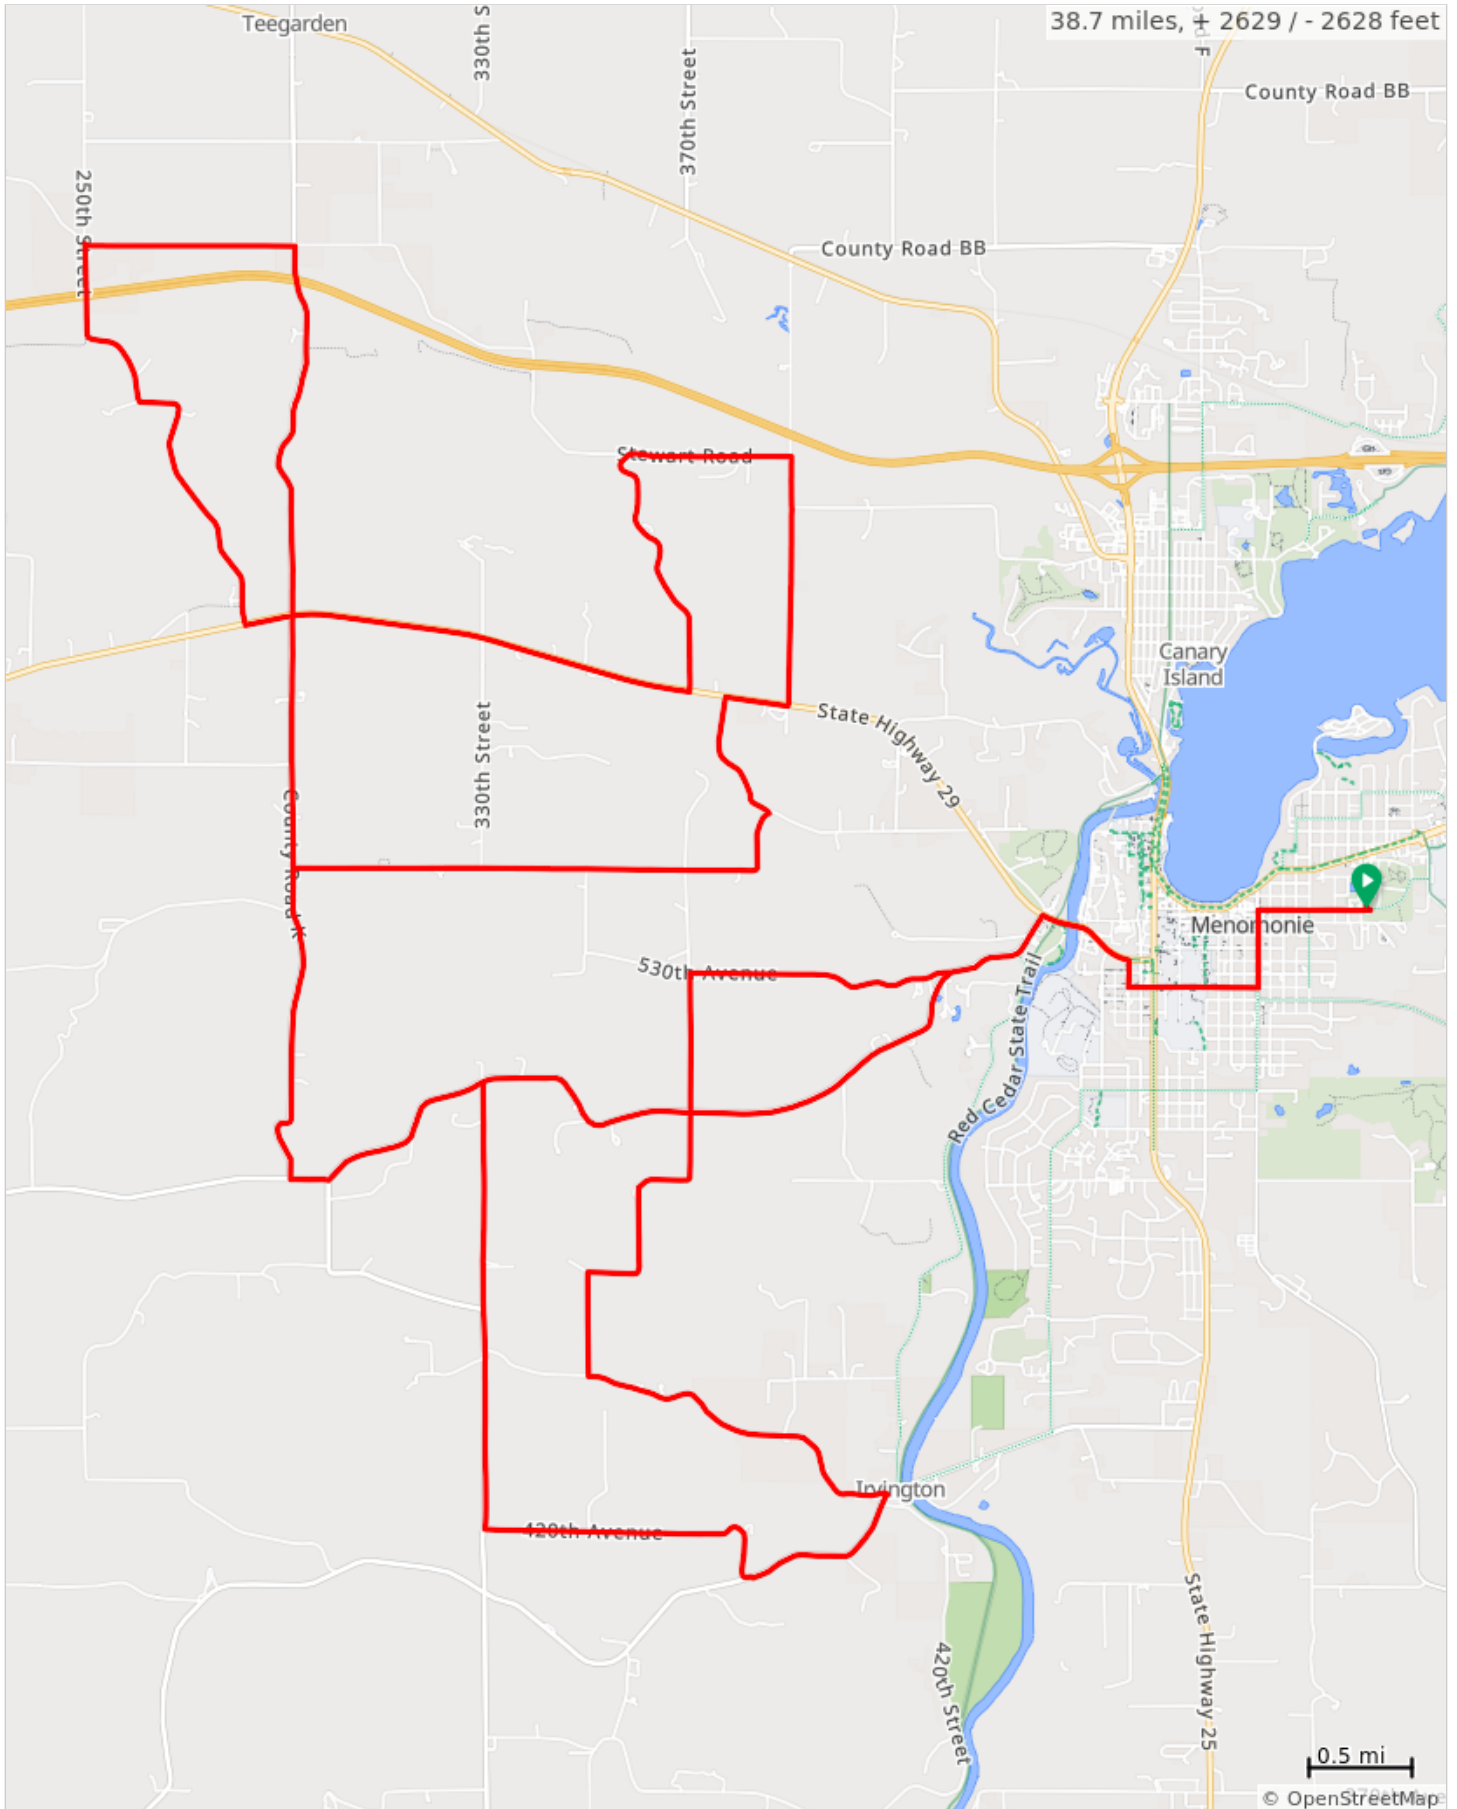

# 2023 60km Sadistic Century

2023 60km Sadistic Century

Dist	Prev	Type	Note
0.0	0.0	📍	Start of route
0.0	0.0	↑	South Exit of Parking Lot, Straight onto Main St E 7AM Escorted Roll-out.
0.5	0.5	←	L onto 9th St E
0.9	0.4	→	R onto 13th Ave E
1.4	0.5	↑	Straight Across Broadway Stop at light.
1.5	0.1	→	R onto 3rd St W
1.7	0.1	←	L onto Highway 29 Careful crossing State Highway
2.2	0.5	←	L onto CTY P (Hofland Rd)
2.7	0.6	→	Slight R onto 530th Ave (Hofland Rd/Mill Rd)
4.0	1.3	←	L onto 370th St (Buss Rd/Memorial Drive)
4.7	0.7	↑	Straight across CTY P
5.9	1.2	←	L to stay on 370th St (Buss Rd)
6.4	0.5	←	L onto 440th Ave (Irving Creek Rd)
8.1	1.7	→	R onto County Rd D
9.0	0.8	→	R onto 420th Ave
10.5	1.5	→	R onto County Rd K
11.5	1.1	↑	Continue onto 330th St
12.6	1.1	←	L onto County Rd P
13.5	0.9	🚻	REST STOP Portable Toilets, Water, Food
13.6	0.1	→	R onto County Rd K/County Rd P
13.8	0.2	→	R onto County Rd K
15.3	1.6	→	R onto 550th Ave
17.9	2.5	←	L onto 377th St
18.5	0.7	→	R onto WI-29 E/WI-29 Trunk E
18.8	0.3	←	L onto 390th St
20.0	1.2	←	L onto 650th Ave/Stewart Rd
20.8	0.8	←	L onto 370th St
22.1	1.3	→	R onto WI-29 W/WI-29 Trunk W
24.1	2.0	→	R onto County Rd K
25.9	1.8	←	L onto 670th Ave

25.9 miles. +1760/-1776 feet

Dist	Prev	Type	Note
26.9	1.0	←	Sharp L onto 250th St
27.5	0.5	↑	Continue onto 280th St
29.2	1.7	←	L onto WI-29 E/WI-29 Trunk E
29.4	0.2	→	R onto County Rd K
32.2	2.8	←	L onto County Rd K/County Rd P
32.4	0.2	←	L onto County Rd P
36.6	4.2	→	R onto Hudson Rd
37.1	0.5	→	R onto 3rd St W
37.2	0.1	←	L onto 13th Ave W
37.8	0.6	←	L onto 9th St E
38.2	0.4	→	R onto Main St E
38.7	0.5	📍	End of route

12.8 miles. +750/-868 feet